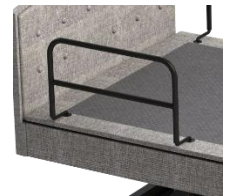

PremiumLift

Bed Accessories

Self Help Pole

- Assist with moving and positioning in bed
- SWL Patient 80kg
- Powder coated steel frame and PVC handle
- Compatible with Ultra Low Bed and Low Low Bed **SKU: PLSHP**

King Single Extension Kit

- Works for both Low Low Bed and Ultra Low Bed **SKU: KSKIT**
- Quick and easy bolt on design
- The single bed frame can be easily transformed to a king single size without having to buy a new bed

Grab Rail

- Can be used as a support pole, assists the patient into a seated position
- 400mm x 400mm
- Screw securely onto the bed frame
- Strong powder coated steel frame
- Compatible with Ultra Low Bed and Low Low Bed (grey) **SKU: PLGR**
- Compatible with Deluxe Floor Bed (black) **SKU: PLDGR**

Length Extension

- 20cm Length Extension
- Screw securely onto the bed frame
- Strong powder coated steel
- Compatible with Ultra Low Bed (grey) **SKU: PLULBLE**
- Compatible with Deluxe Floor Bed (black) **SKU: PLDFBLE**